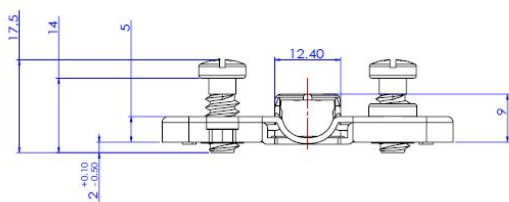

PRODUCT SHEET

Description:

Mounting Pl. Clip-On, H=0, Easy Adjust, F/Soft Close, F/Euro Screws, Pre-Mounted Screws
ø6,3X13mm. Suitable F/all Soft, Close Hinge, Do Not Fit Standard Maxi Clip-On Hinges

Item number:

15.03.724-0

Units	Box	Carton	HS Code	Barcode
Pcs.	1	400	8302420090	 5704866498647

SISO A/S

Mileparken 11
DK-2740 Skovlunde
Denmark
VAT: DK 24786013

Phone +45 45 830 900

www.siso.dk
siso@siso.dk

Danske Bank
Nytorv Branch
Copenhagen
SWIFT: DABADKKK

Account no.
4180 3112 112936
IBAN Account
DK7230003112112936