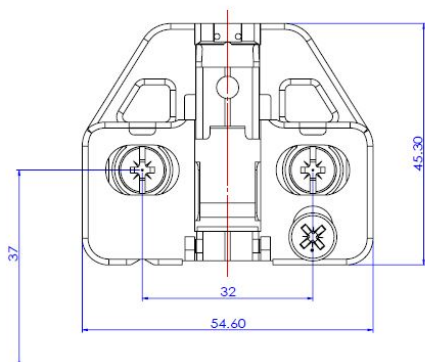

PRODUCT SHEET

Description:

Mounting Pl. Clip-On, H=0, Easy Adjust, F/Soft Close, F/Euro Screws, Pre-Mounted Screws
ø6,3X13mm. Suitable F/all Soft, Close Hinge, Do Not Fit Standard Maxi Clip-On Hinges

Item number:

15.03.724-0

Units	Box	Carton	HS Code	Barcode
Pcs.	1	400	8302420090	 5704866498647

SISO A/S

Mileparken 11
DK-2740 Skovlunde
Denmark
VAT: DK 24786013

Phone +45 45 830 900

www.siso.dk
siso@siso.dk

Danske Bank
Nytorv Branch
Copenhagen
SWIFT: DABADKKK

Account no.
4180 3112 112936
IBAN Account
DK7230003112112936